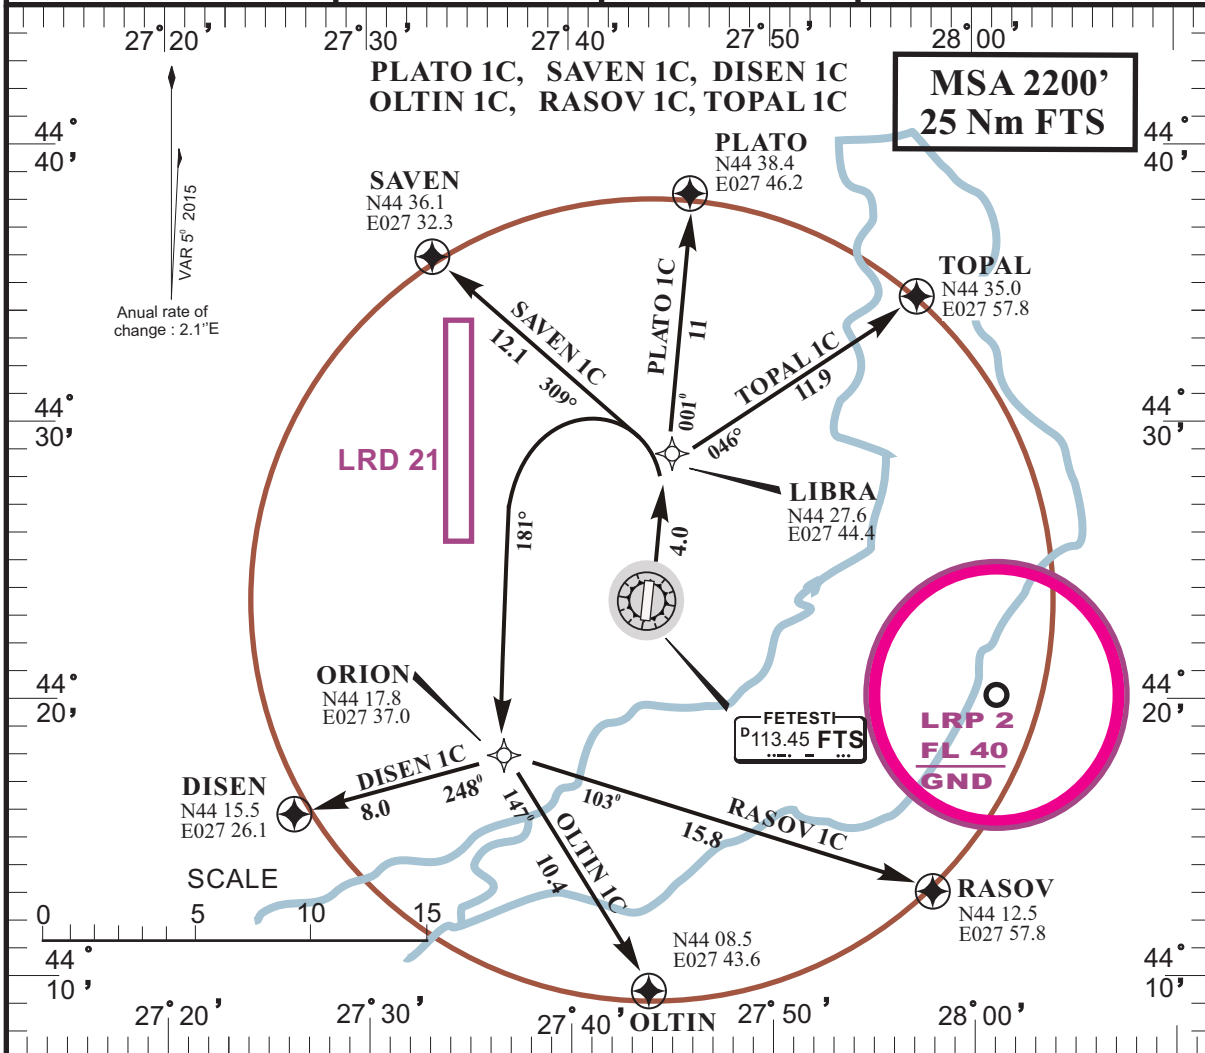

LRFT/FTS
BORCEA-FETESTI

FETEȘTI, ROMANIA
RNAV SID RWY 36

RUBIN INFO 130.800 /240.600ALT		RUBIN CONTROL 130.800	RUBIN APP 123.375 /309.625	RUBIN TWR/GND 119.325 /232.850	ATIS 122.525
VOR FTS 113.45	TAC FTM CH37Y	<i>Trans Altitude: 4000'</i> <i>Trans Level: by ATC</i>	Ad Elev 183'	LDA 8200' (2500 m)	

DEPARTURE ROUTE DESCRIPTION

PLATO 1C	After take-off climb on runway heading inbound LIBRA then continue on track 001° climbing to FL050 inbound PLATO
SAVEN 1C	After take-off climb on runway heading inbound LIBRA and turn left on track 309° climbing to FL050 inbound SAVEN .
DISEN 1C	After take-off climb on runway heading inbound LIBRA and turn left on track 181° climbing FL050 inbound ORION then turn right on track 248° inbound DISEN .
OLTIN 1C	After take-off climb on runway heading inbound LIBRA and turn left on track 181° climbing FL050 inbound ORION then turn left on track 147° inbound OLTIN .
RASOV 1C	After take-off climb on runway heading inbound LIBRA and turn left on track 181° climbing FL050 inbound ORION then turn left on track 103° inbound RASOV .
TOPAL 1C	After take-off climb on runway heading inbound LIBRA and turn right on track 046° climbing to FL050 inbound TOPAL .